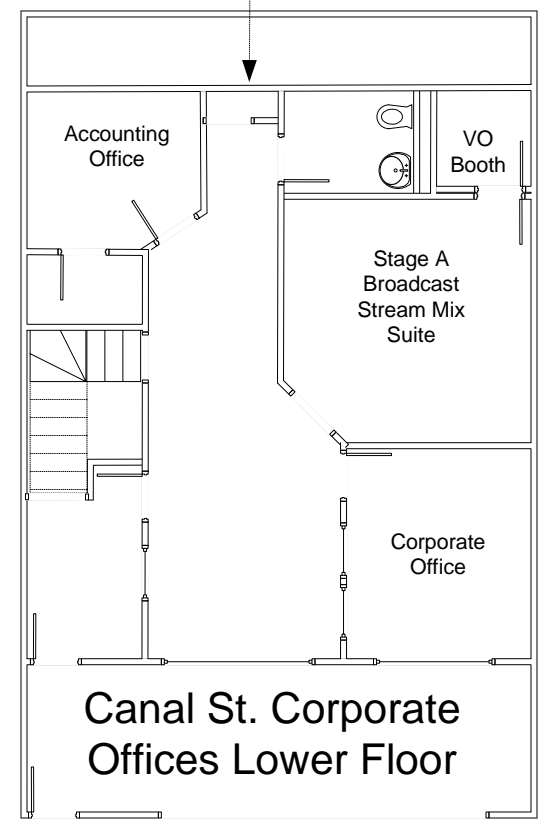

34th Street

## BASIC DINNER AUCTION DIAGRAM

Event 40 Tables Diagram		<b>Fremont Studios</b>			
		//Superserver/facilitydrawings/40tableevent			
155 N 35th St. Seattle, Wa 98103	SIZE	FSCM NO	DWG NO	REV	
Room Sizes are "General"	SCALE	Not to Scale	Superserver/2022 Fremont Studios General	SHEET	