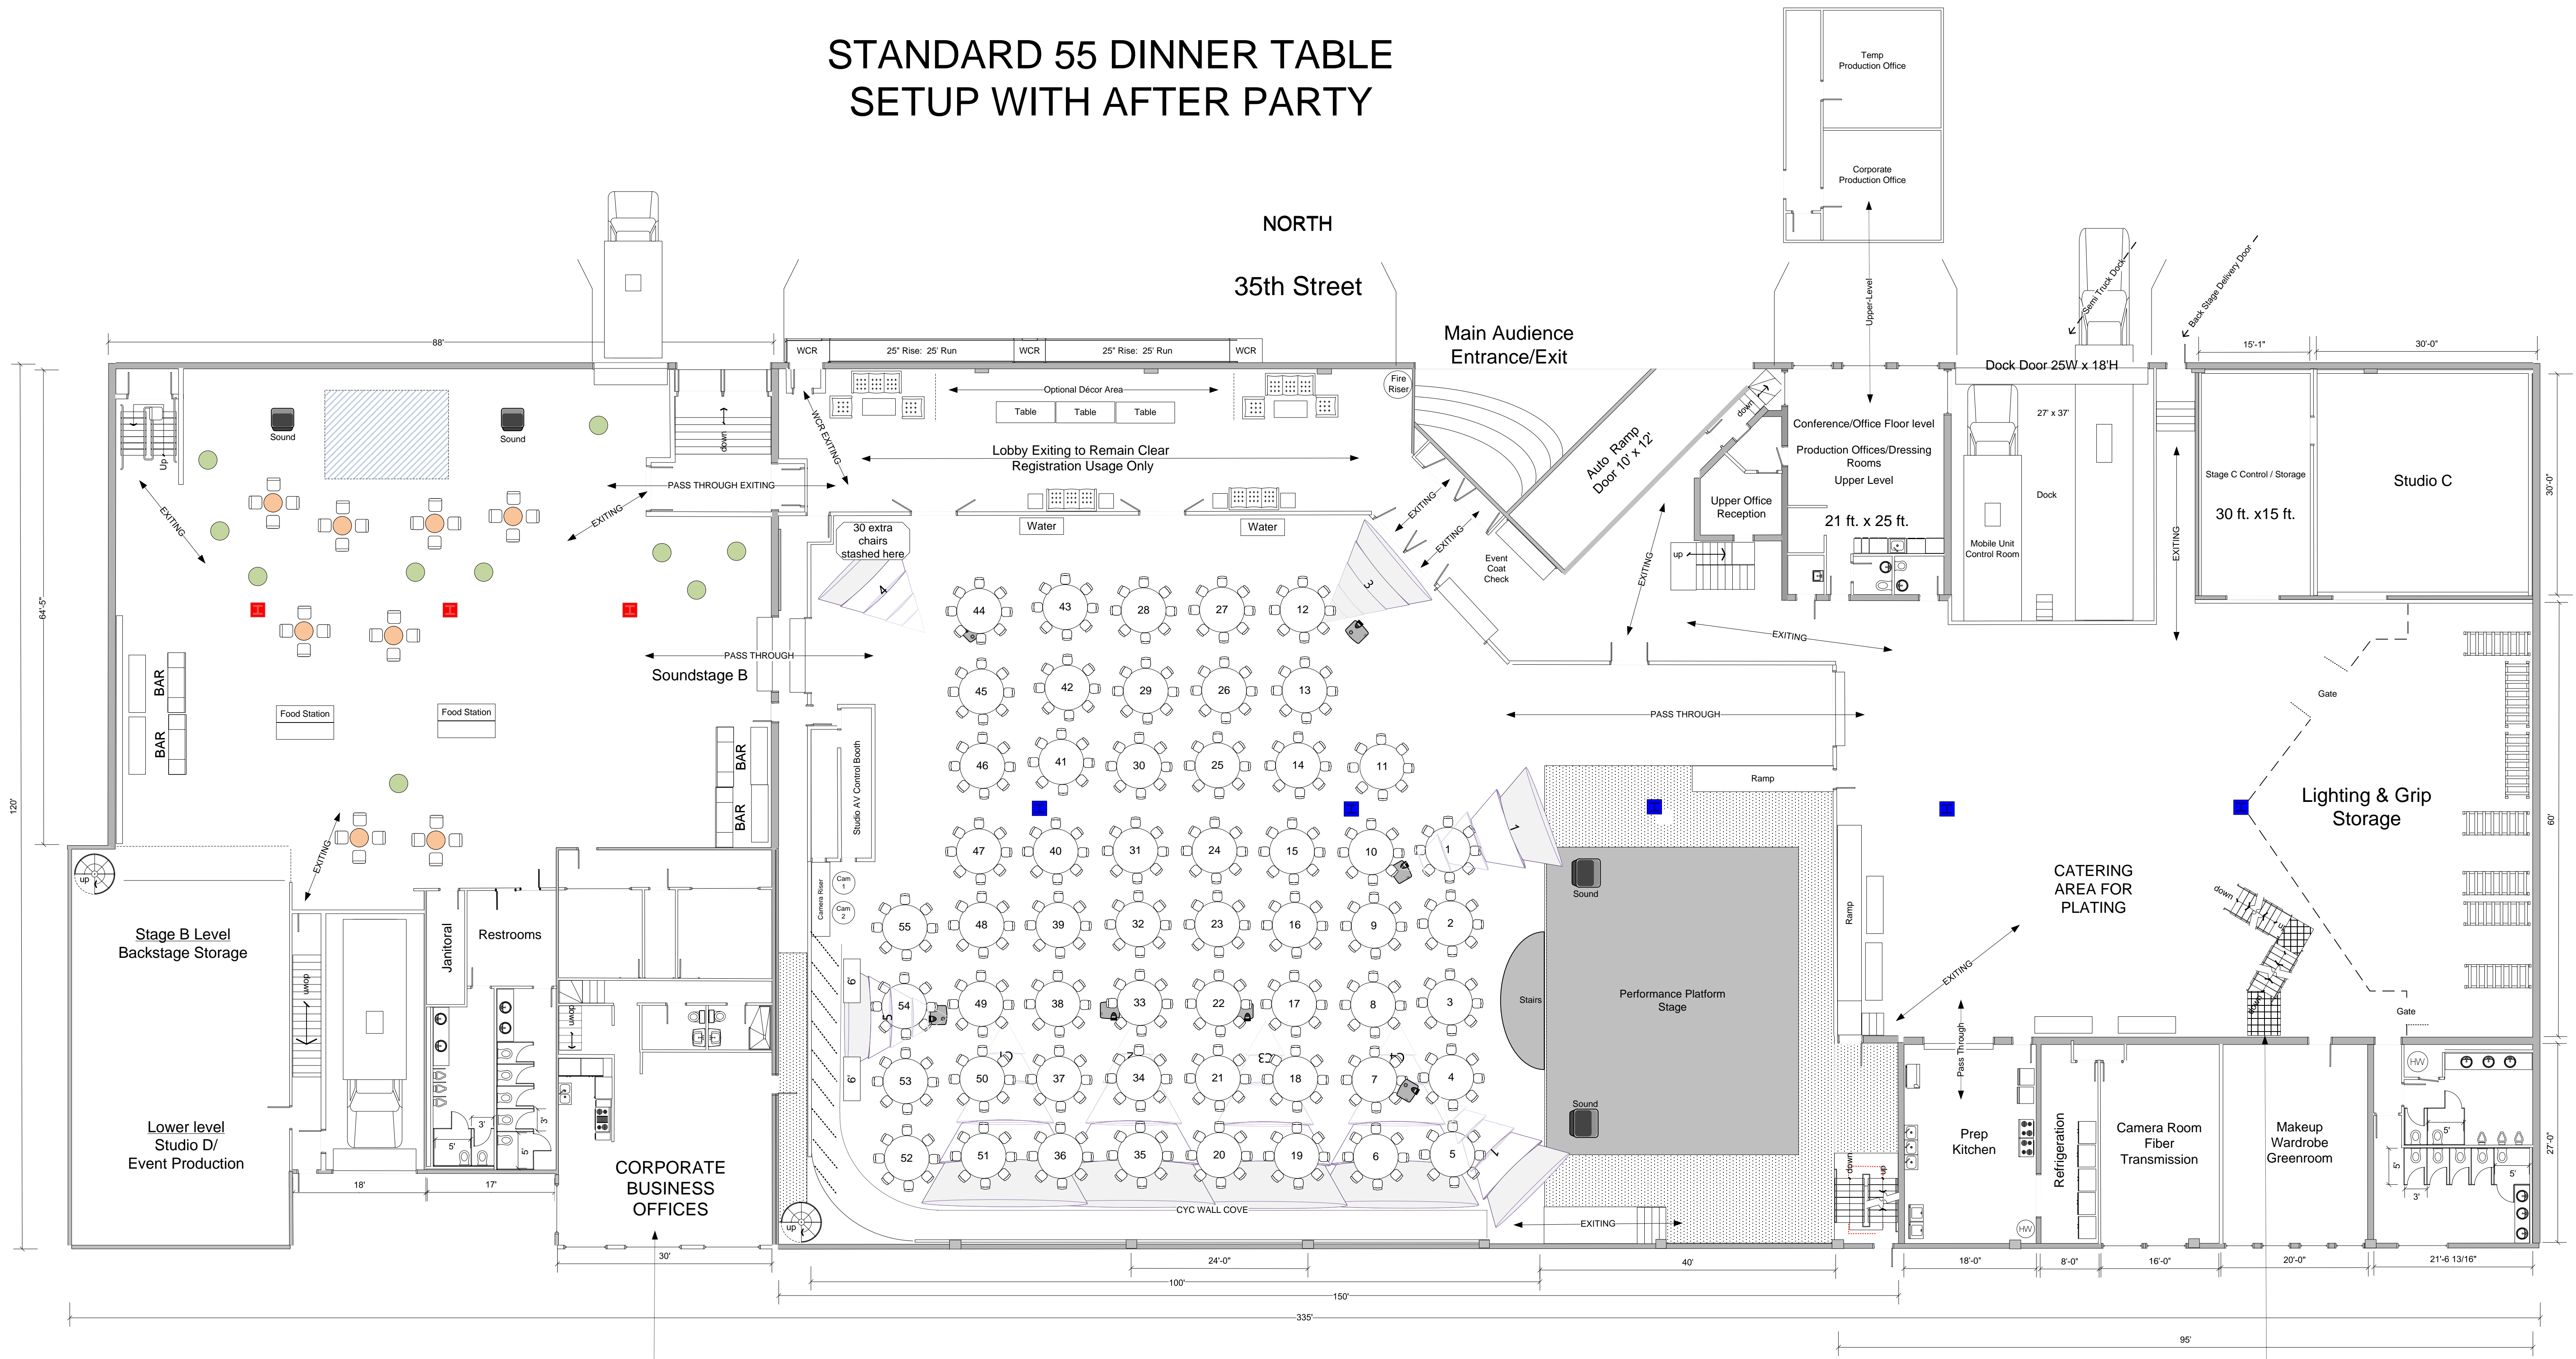

# STANDARD 55 DINNER TABLE SETUP WITH AFTER PARTY

34th Street

V1	Fremont Studios			
	//Superservet/			
155 N 35th St. Seattle, Wa 98103	SIZE	FSCM NO	DWG NO	REV
SCALE Not to Scale			Superservet/2022 Fremont Studios General	
			SHEET	