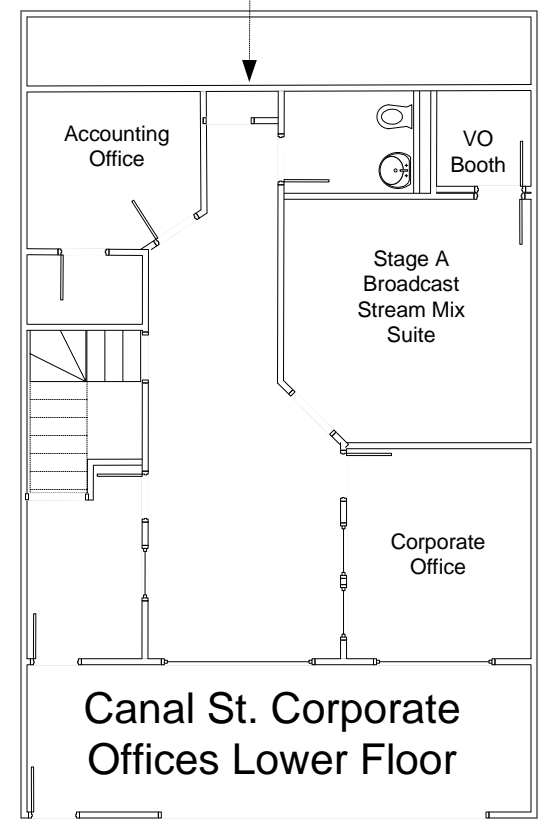

# STANDARD 55 DINNER TABLE SETUP WITH AFTER PARTY

34th Street

V1	Fremont Studios			
	//Superservet/			
155 N 35th St. Seattle, Wa 98103	SIZE	FSCM NO	DWG NO	REV
SCALE Not to Scale			Superservet/2022 Fremont Studios General	
			SHEET	