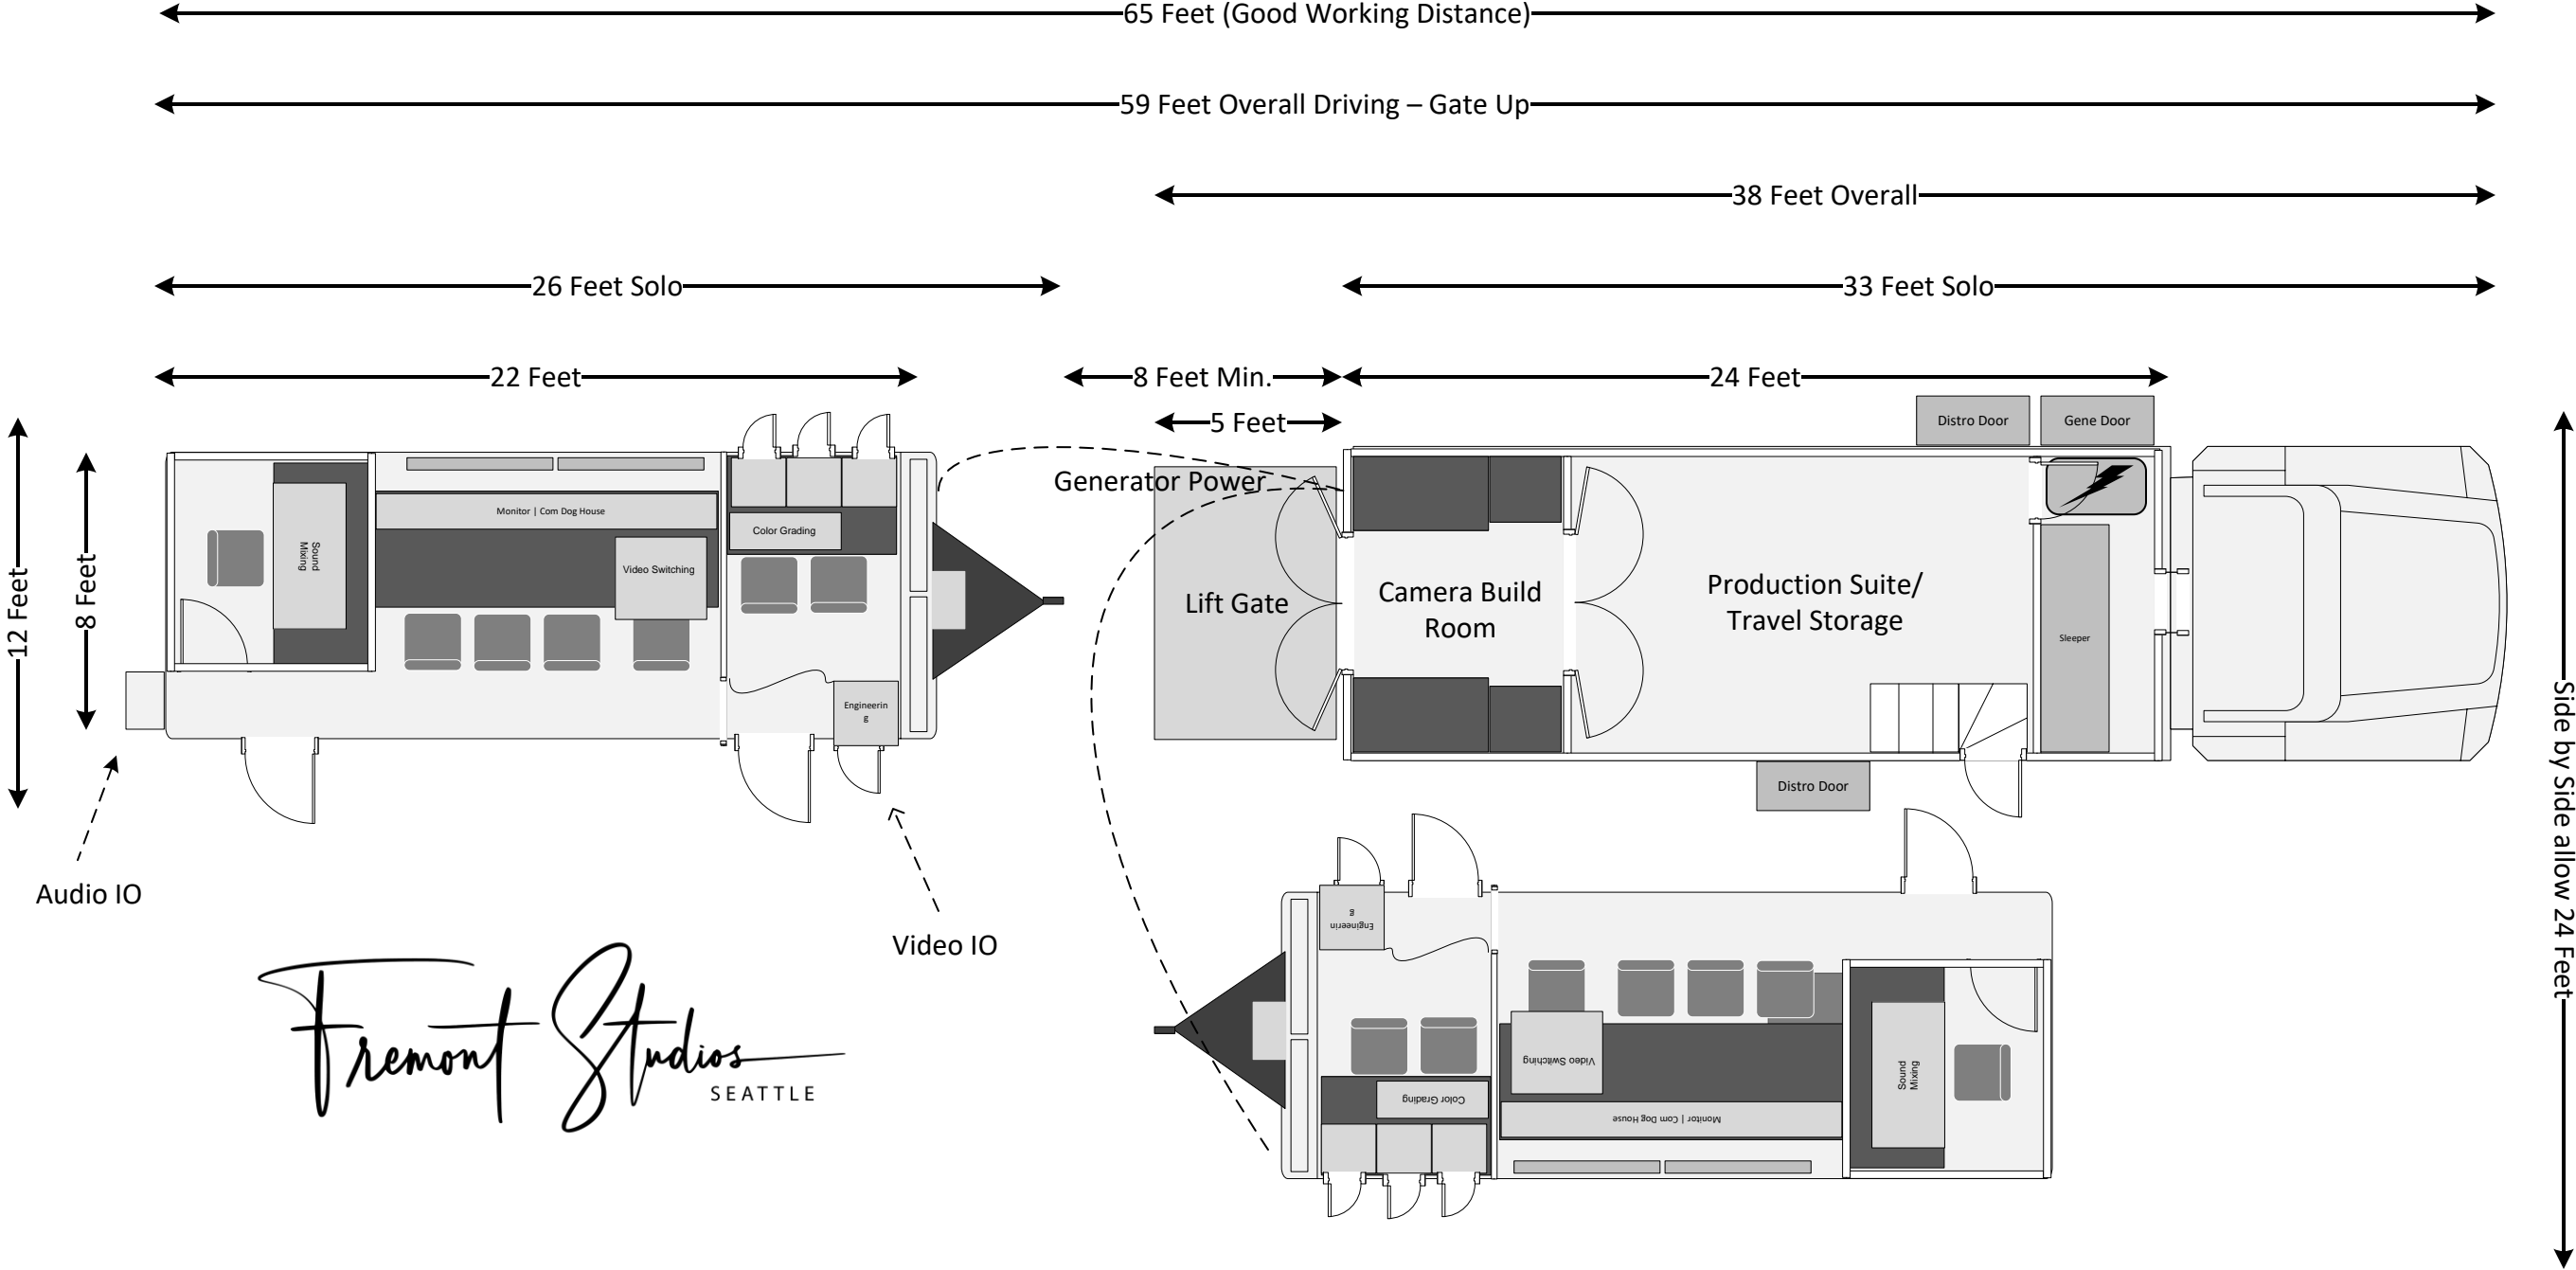

35 Live Mobile Parking Compound Options

Fremont Studios
SEATTLE