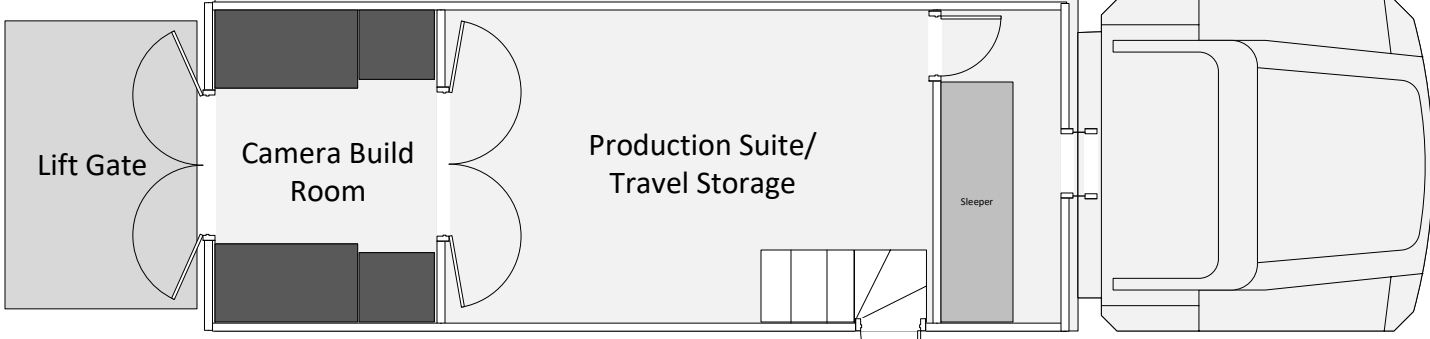

35 Live Mobile Parking Compound Options

12 Feet

Side by Side allow 24 Feet