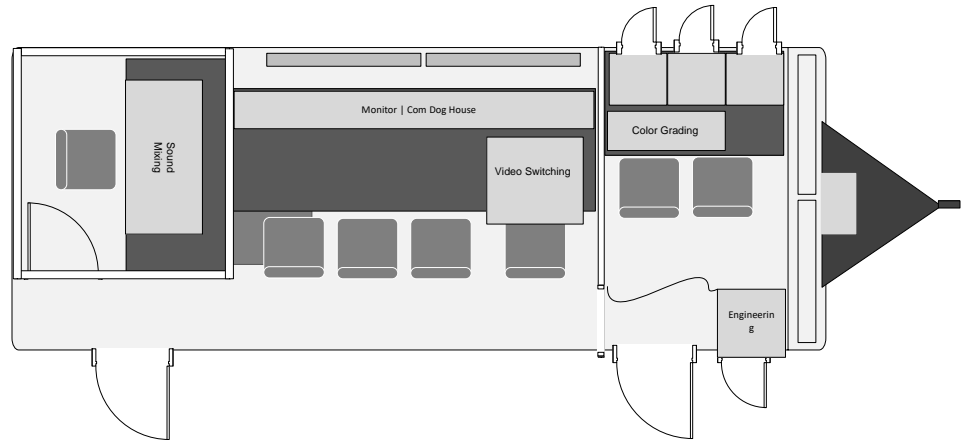

35 Live Mobile Parking Compound Options

12 Feet

Side by Side allow 24 Feet