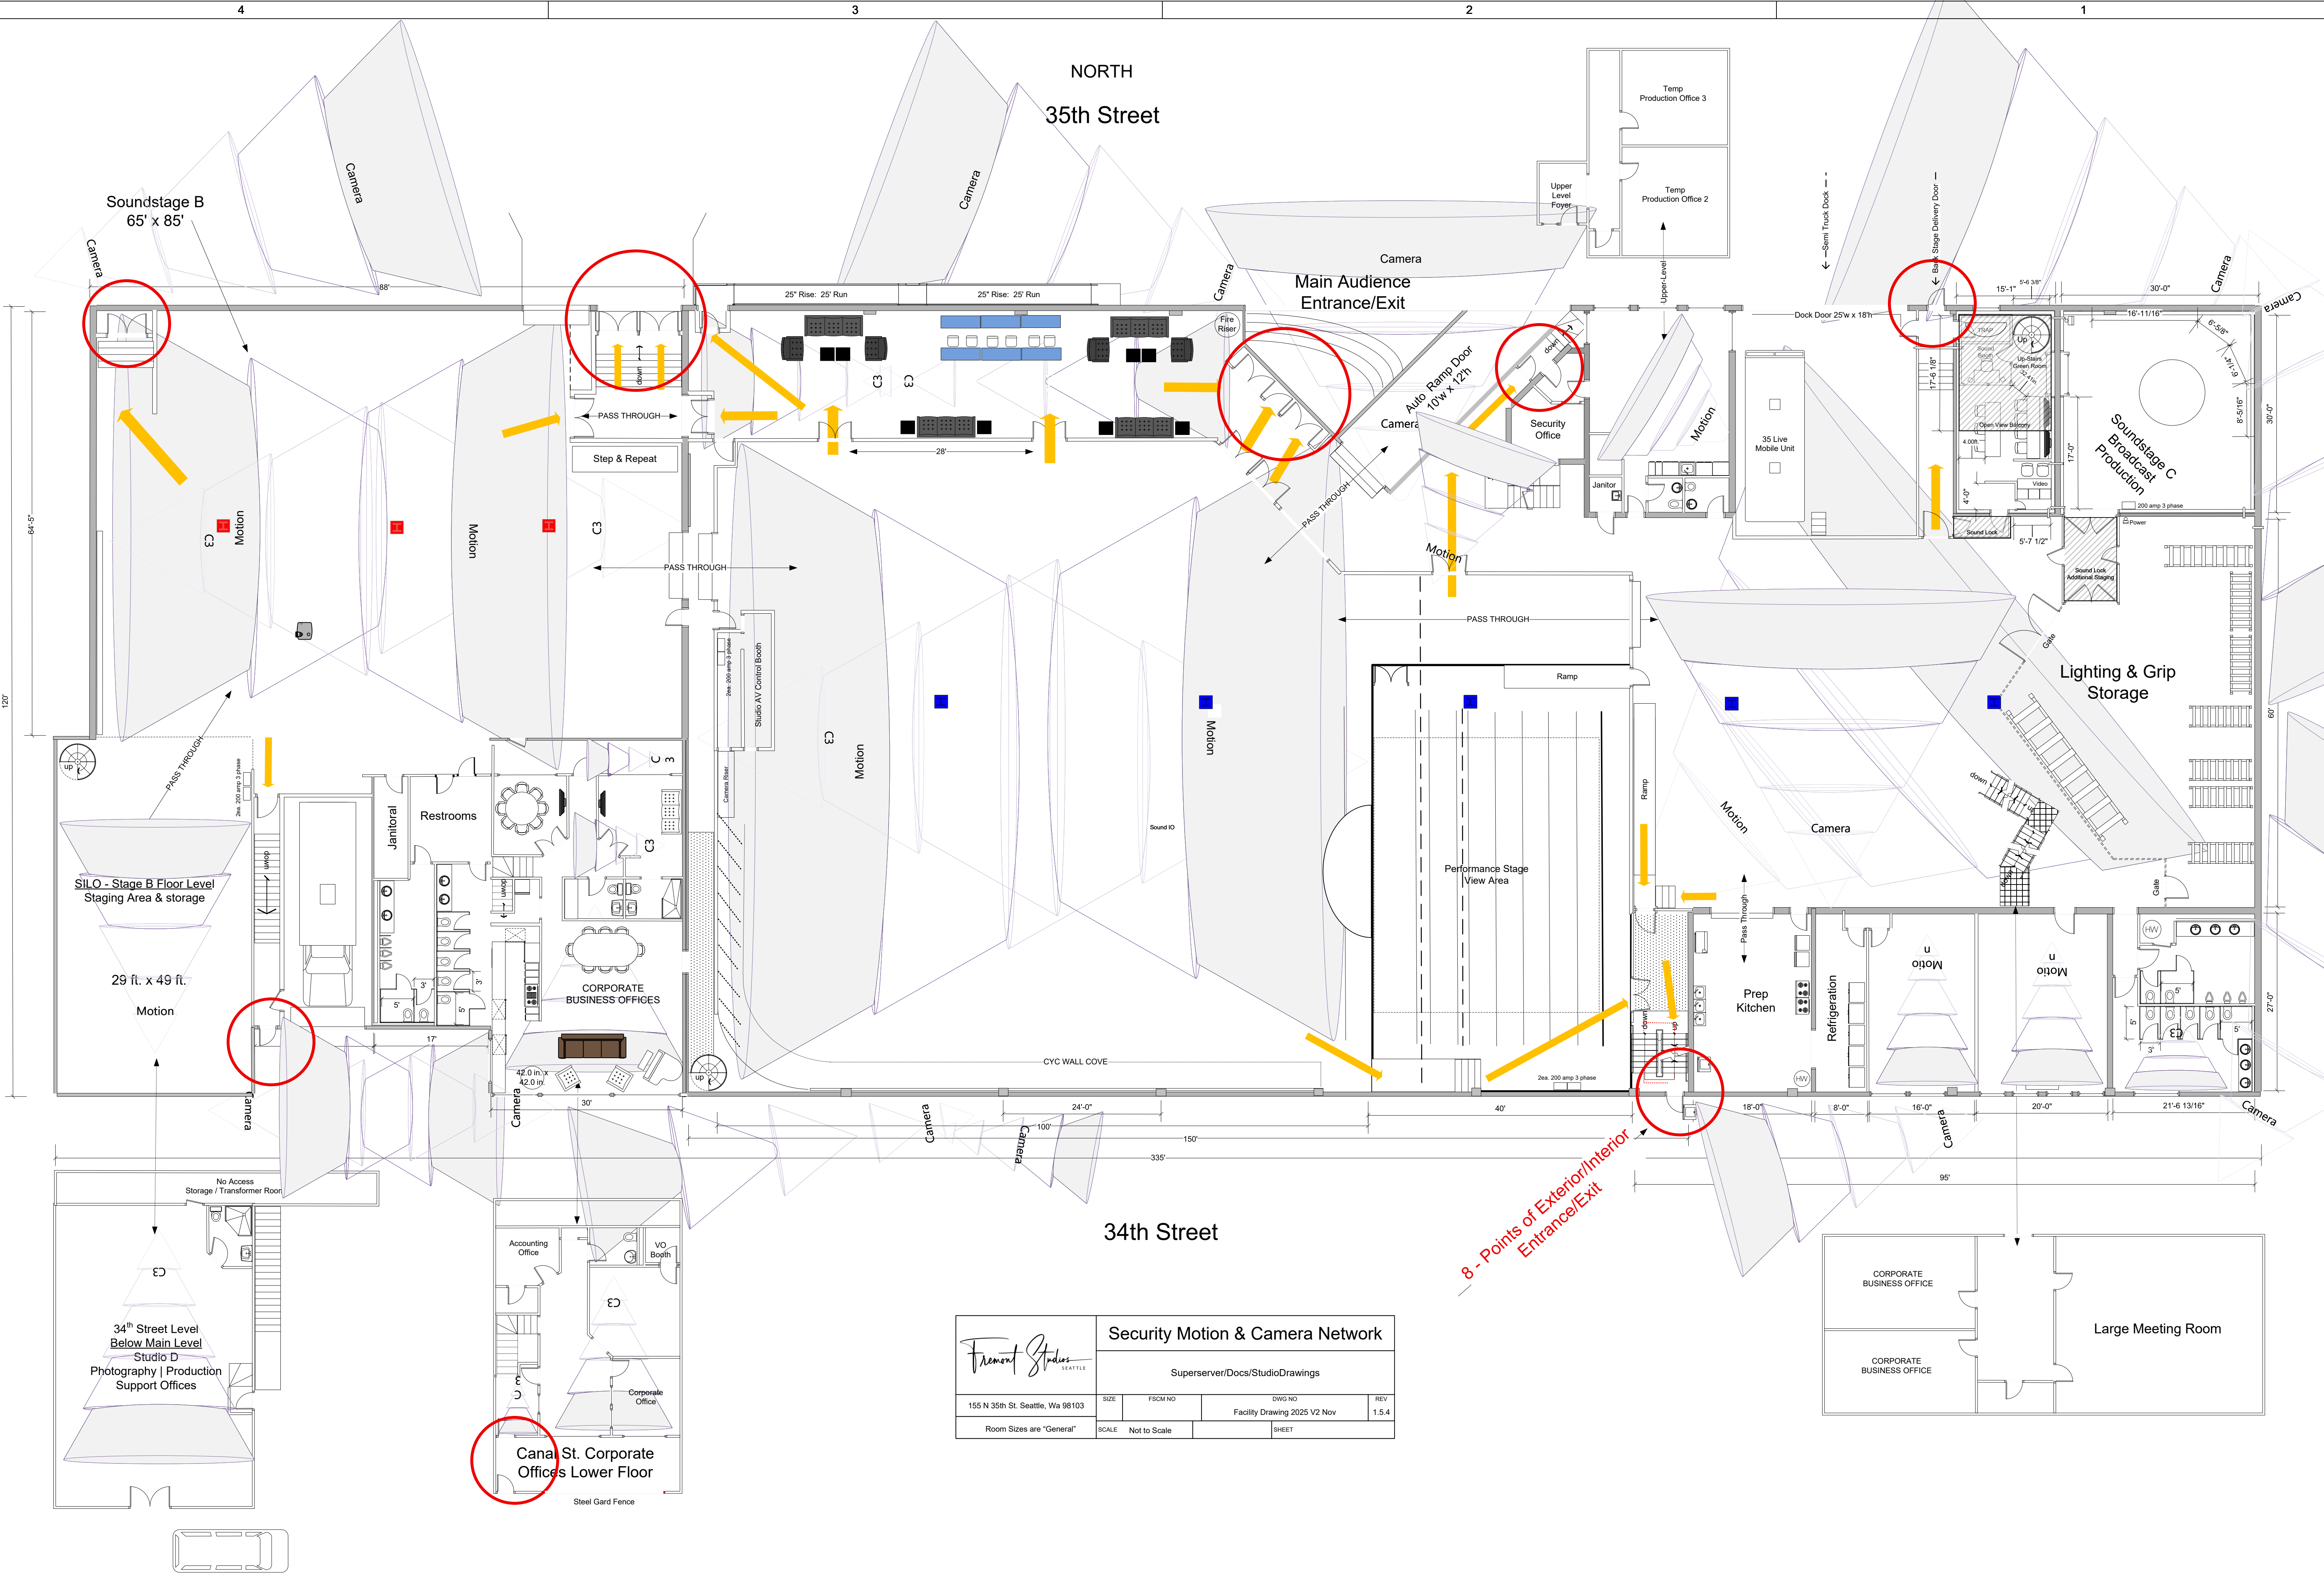

NORTH
35th Street

34th Street

8 - Points of Exterior/Interior
Entrance/Exit

	Security Motion & Camera Network			
	Superserver/Docs/StudioDrawings			
155 N 35th St, Seattle, Wa 98103	SIZE	FSCH NO	DWG NO	REV
Room Sizes are "General"	SCALE	Not to Scale	SHEET	Facility Drawing 2025 V2 Nov 1,5,4