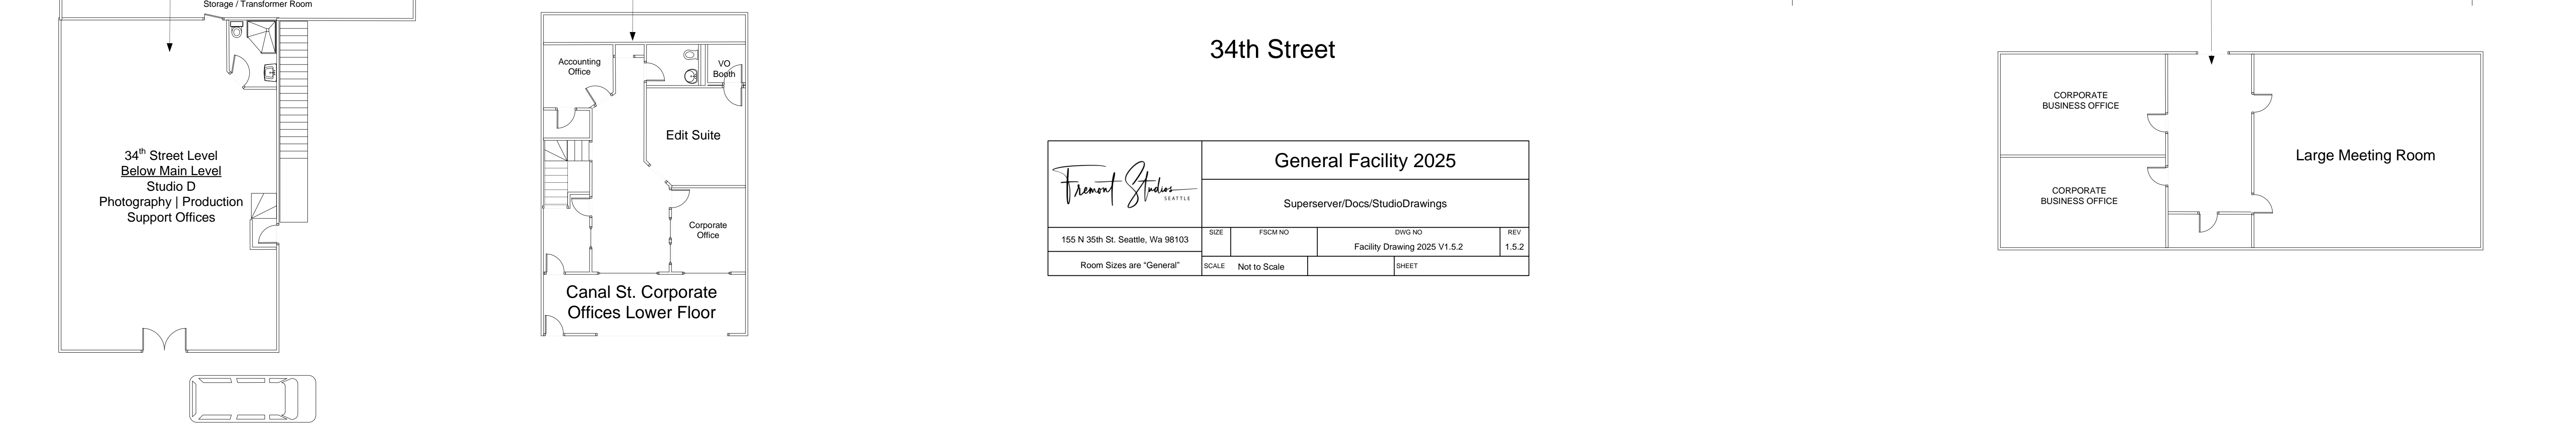

NORTH
35th Street

34th Street

		General Facility 2025		
Superserver/Docs/StudioDrawings				
155 N 35th St. Seattle, Wa 98103	SIZE	FSCM NO	DWG NO	REV
Room Sizes are "General"	SCALE	Not to Scale	Facility Drawing 2025 V1.5.2	1.5.2
		SHEET		