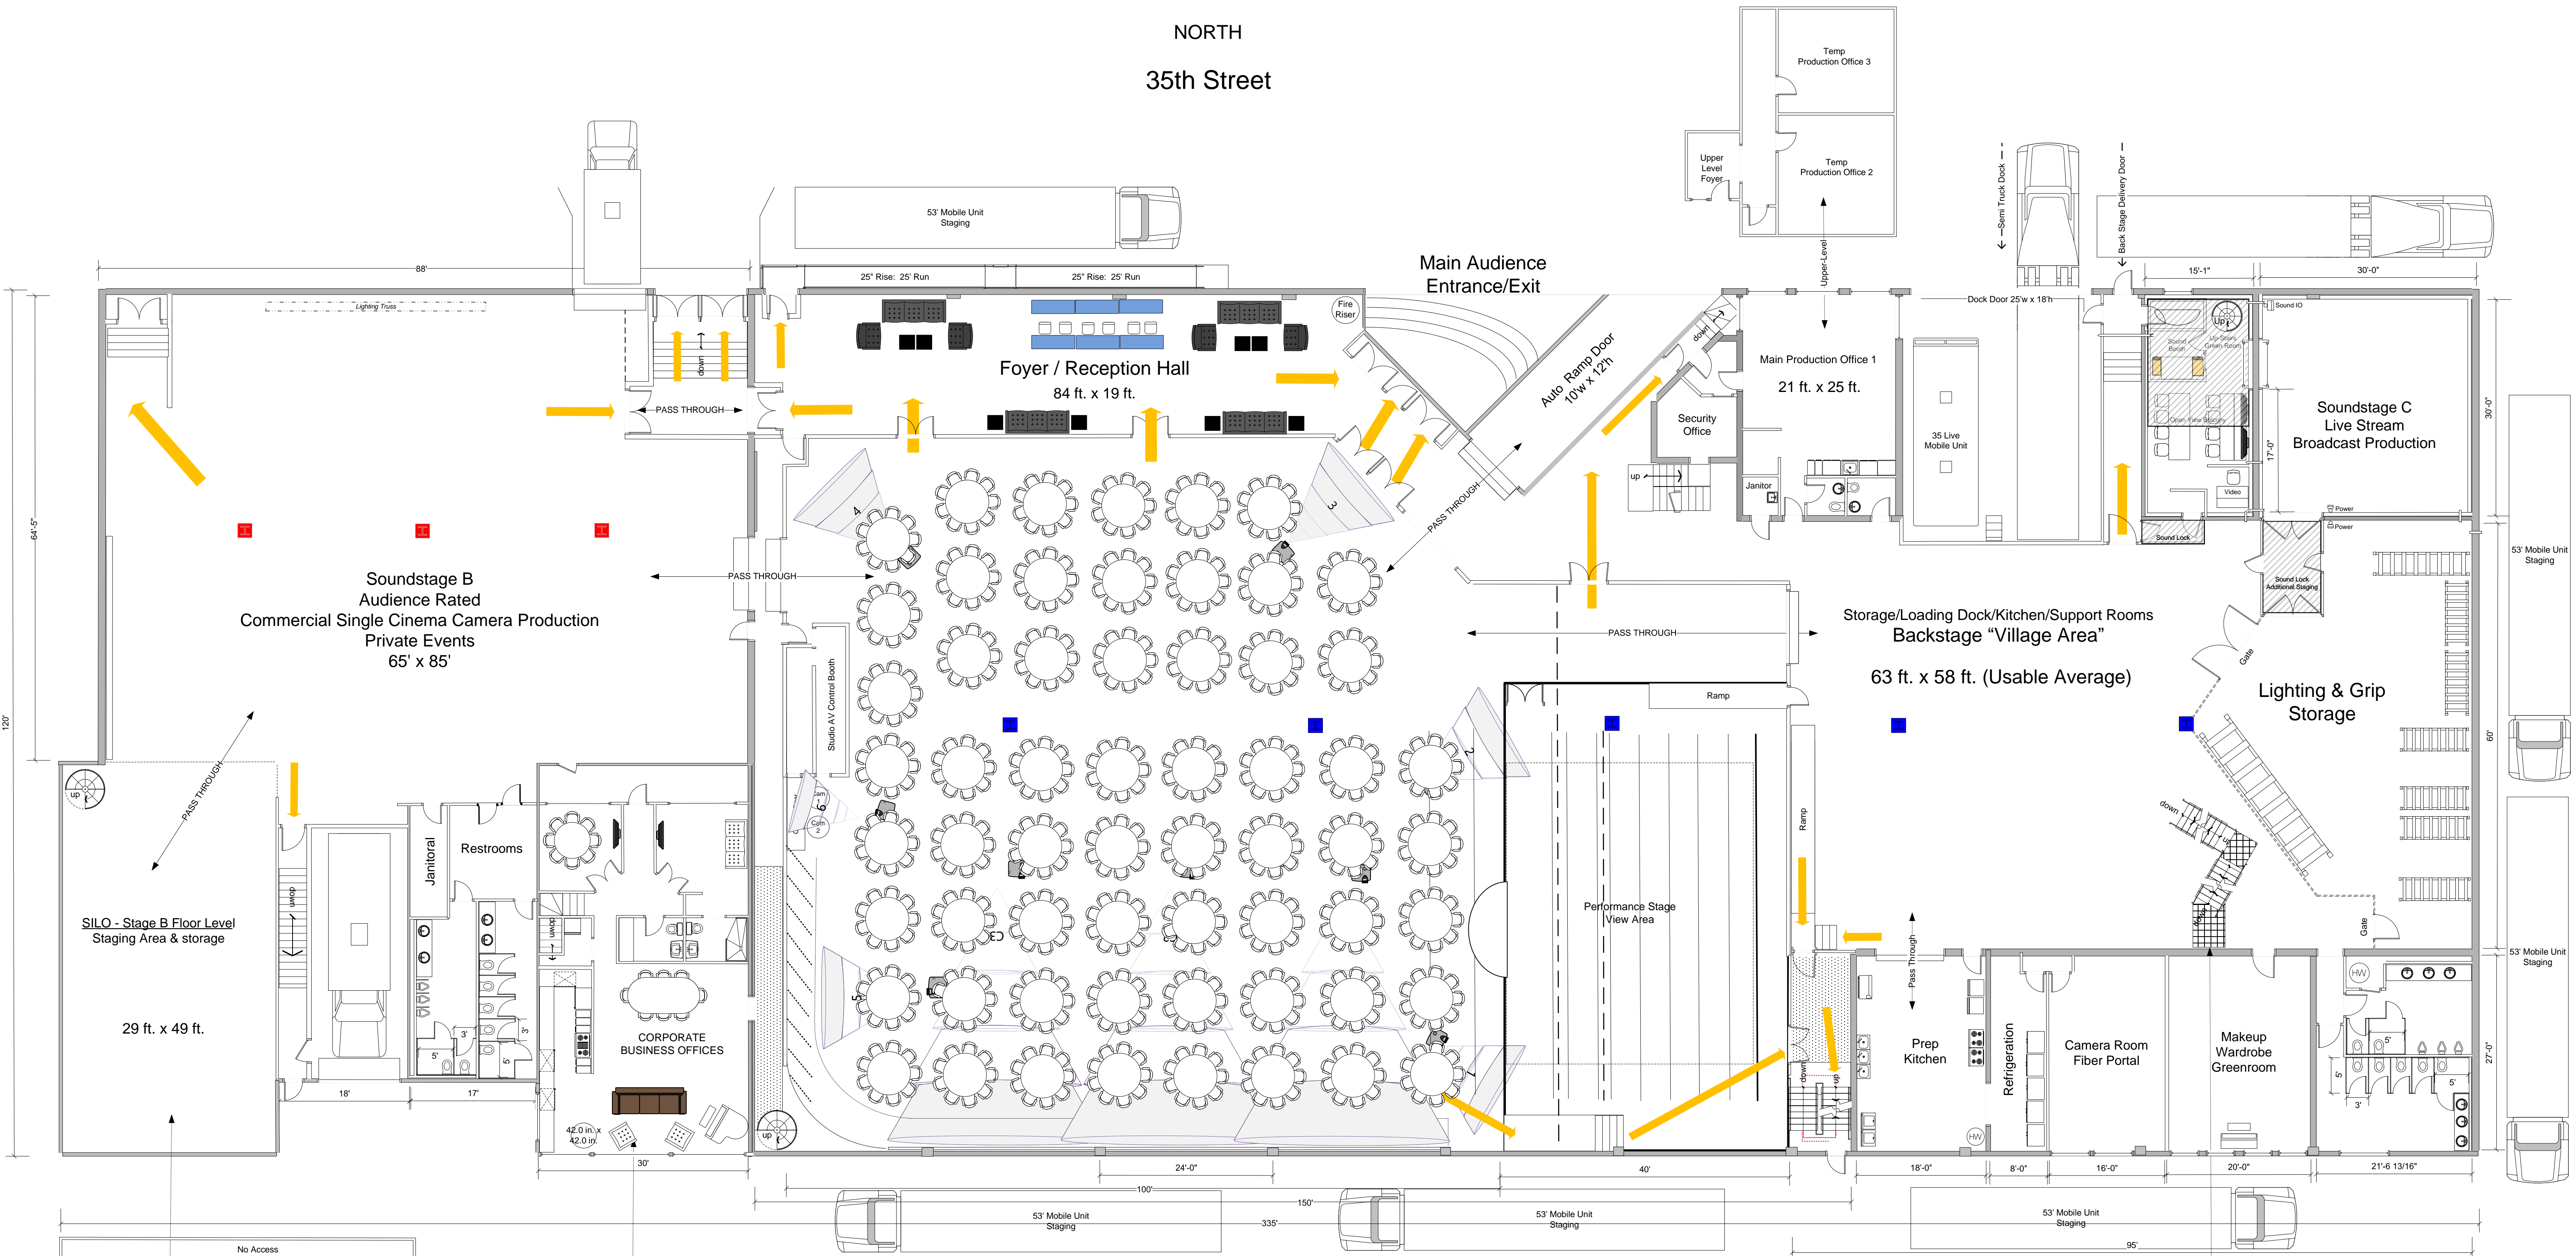

NORTH
35th Street

34th Street

		General Facility 2025		
Superserver/Docs/StudioDrawings				
155 N 35th St. Seattle, Wa 98103	SIZE	FSCM NO	DWG NO	REV
Room Sizes are "General"	SCALE	Not to Scale	Facility Drawing 2025 V1.5.2	1.5.2
		SHEET		