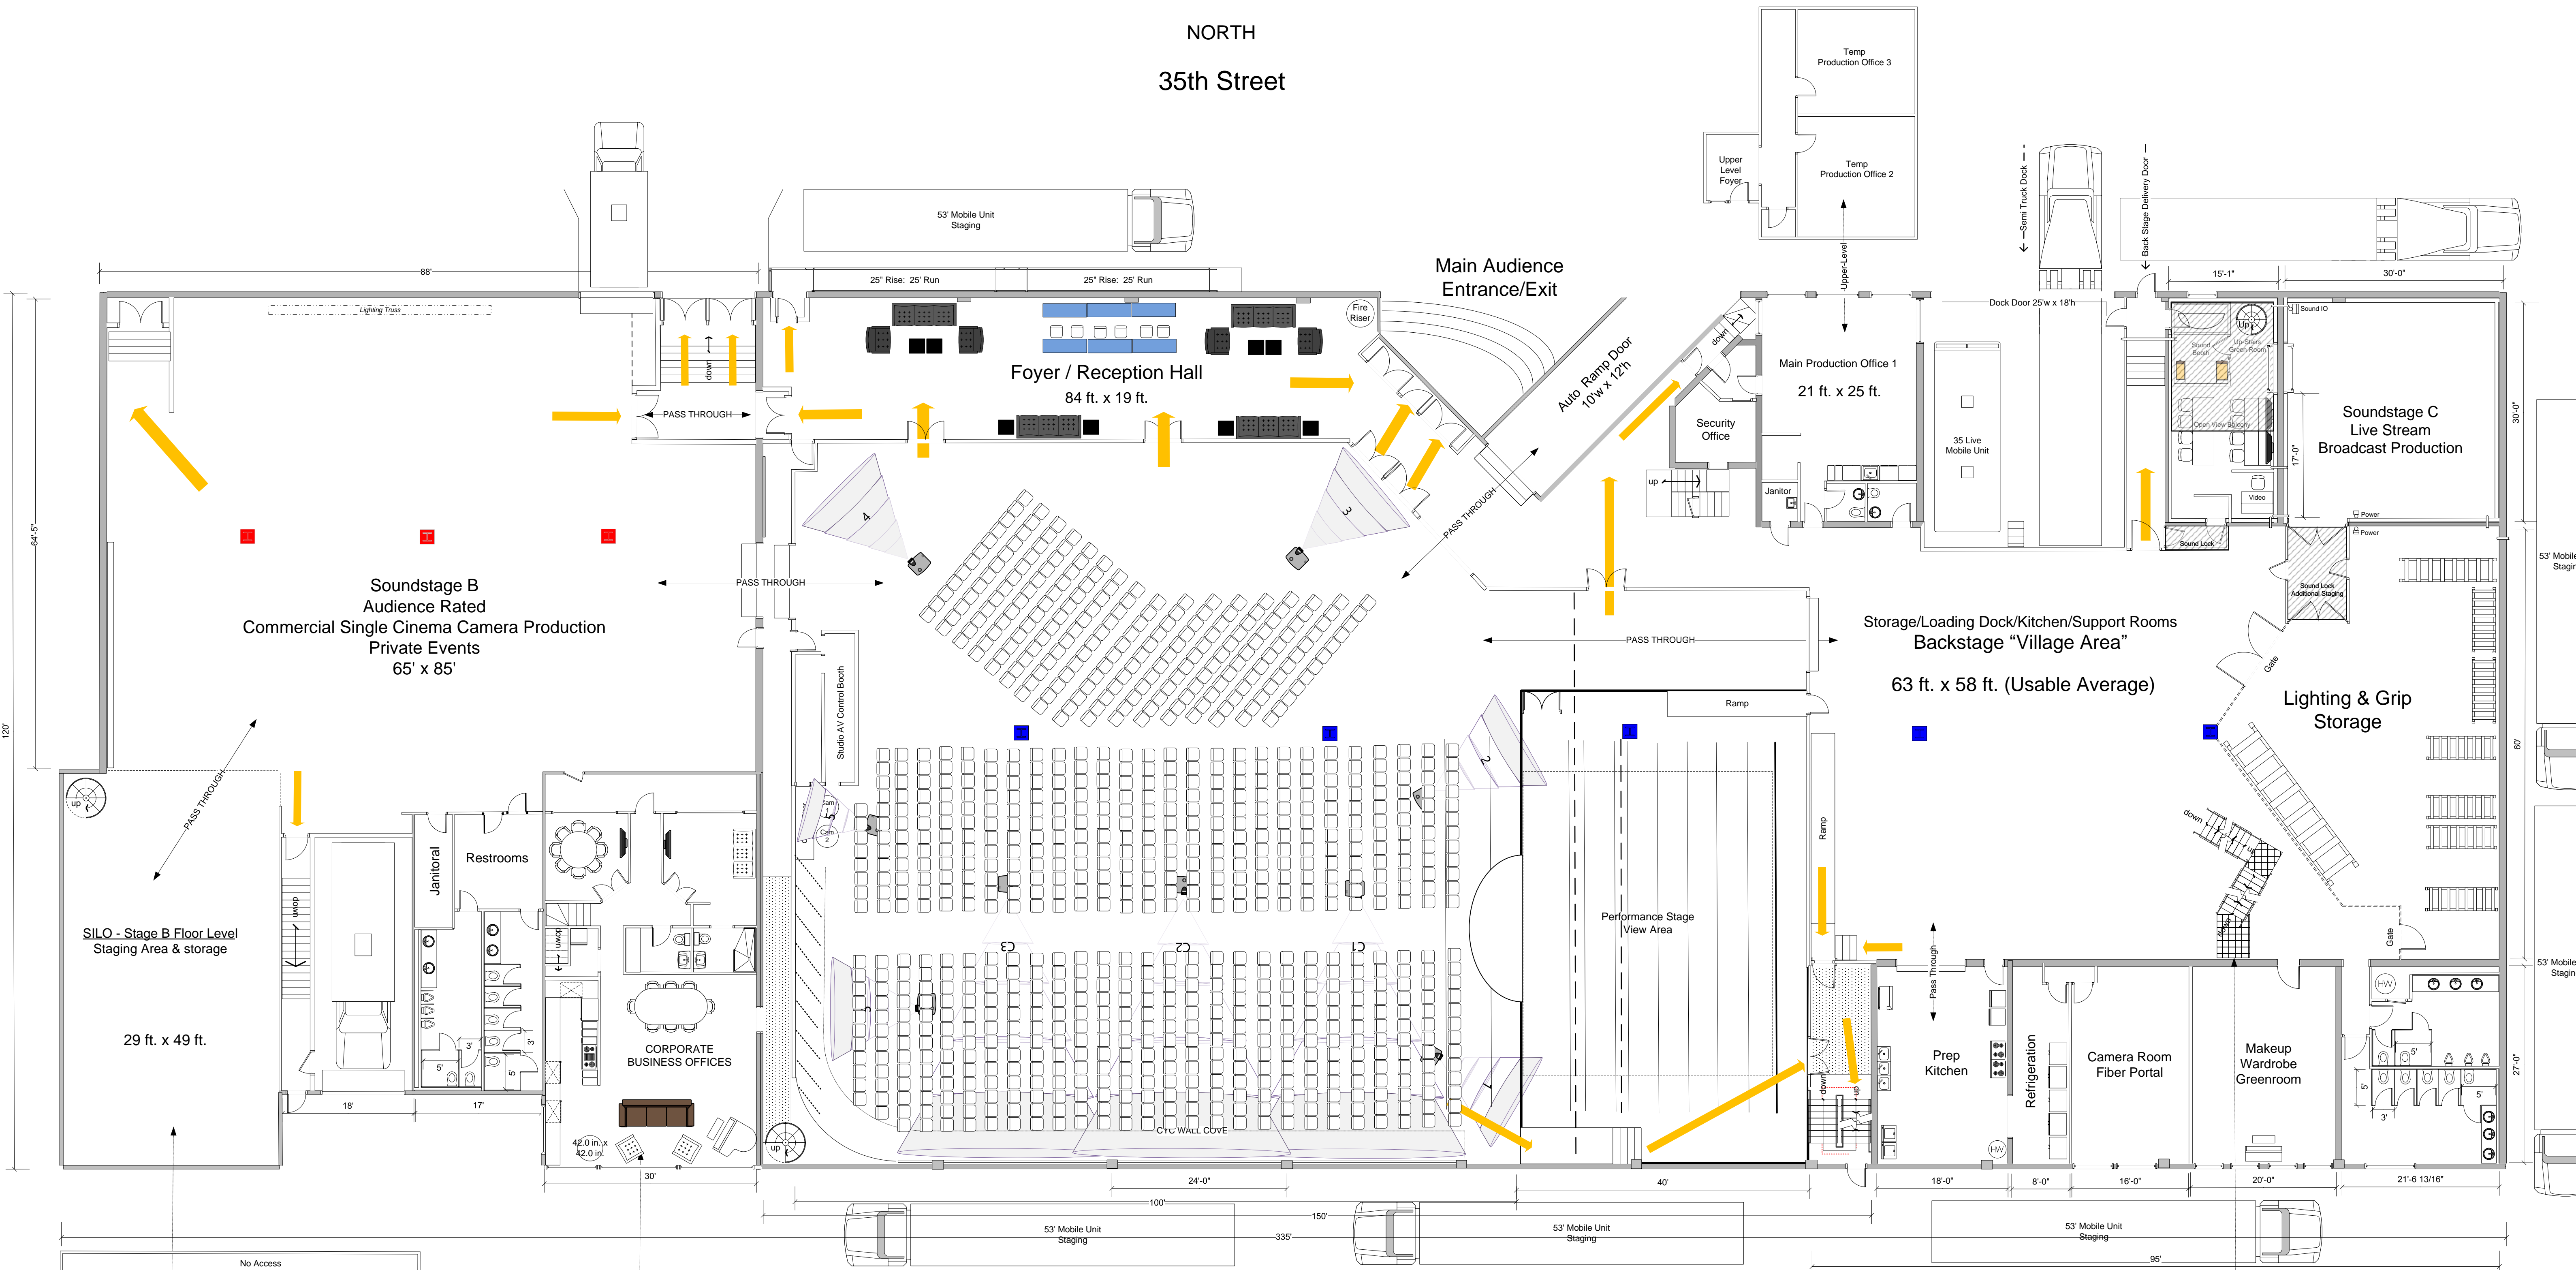

NORTH
35th Street

34th Street

	General Facility 2025			
	Superserver/Docs/StudioDrawings			
155 N 35th St. Seattle, Wa 98103	SIZE	FSCM NO	DWG NO	REV
Room Sizes are "General"	SCALE	Not to Scale	Facility Drawing 2025 V1.5.2	1.5.2
			SHEET	