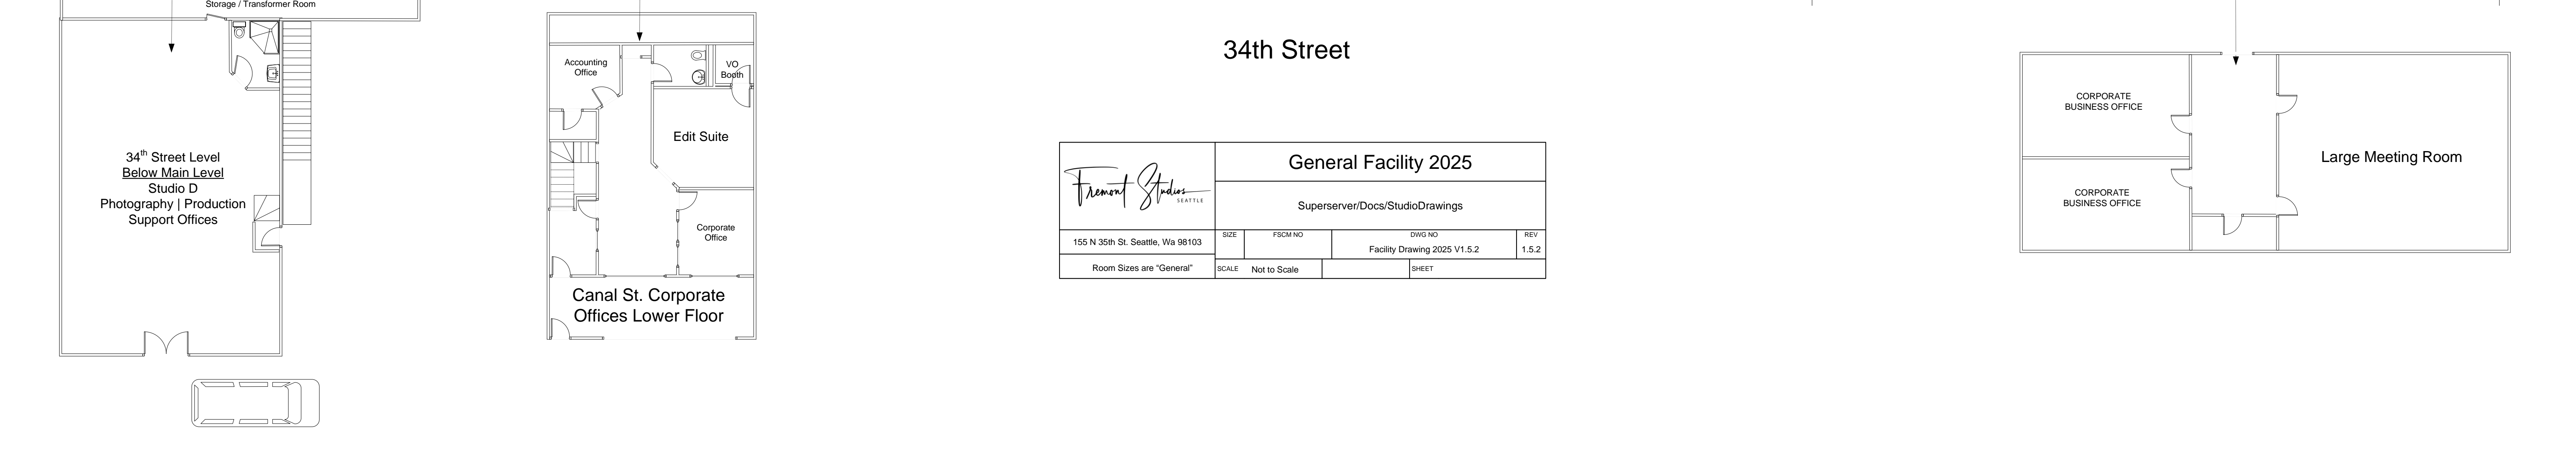

NORTH
35th Street

34th Street

	General Facility 2025			
	Superserver/Docs/StudioDrawings			
155 N 35th St. Seattle, Wa 98103	SIZE	FSCM NO	DWG NO	REV
Room Sizes are "General"	SCALE	Not to Scale	Facility Drawing 2025 V1.5.2	1.5.2
			SHEET	