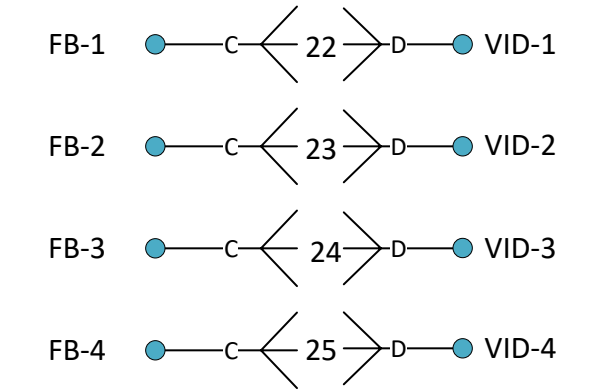

PROD/ENG TIE LINES

Final 02.10.2024		FREMONT STUDIOS UNIT A VIDEO PATH	
		SIZE	FSM NO
SCALE	CANON PRO 2000	DESIGN: WALLINGFORD/JONAS	REV 3
superserver/trallervideoschematic/		SHEET	1 OF 1